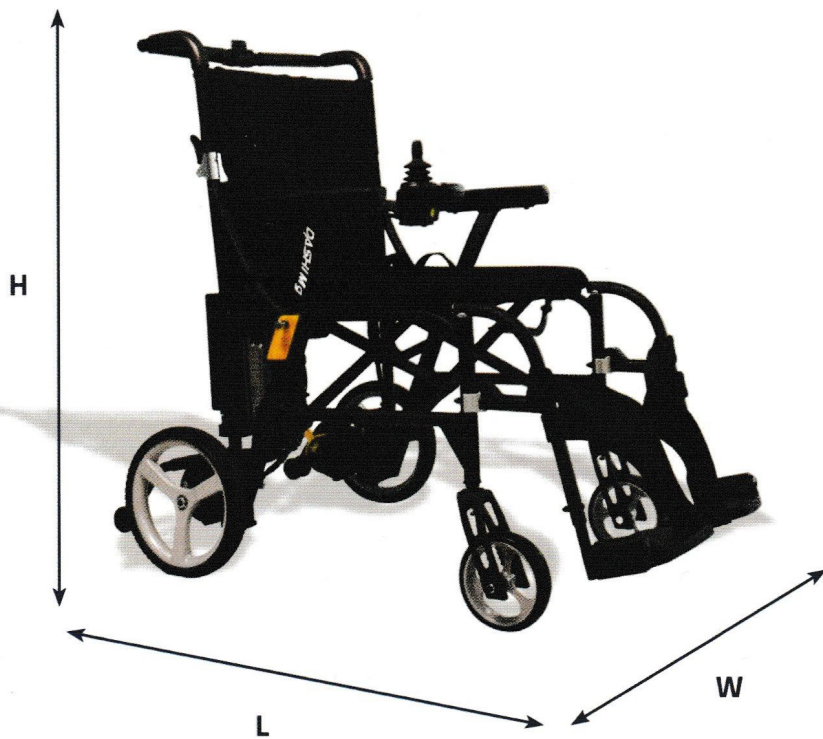

Dashi Mg Power Chair

One of the worlds lightest powerchairs

DASH™
BY RHEALTHCARE **REHAB**

Super Lightweight

The magnesium frame results in one of the lightest chairs on the market with a weight of just 17kg, including the battery.

Manual Freewheel Levers

Manual freewheel levers on each motor enable you to disable the drive system in order to manoeuvre the chair manually.

Attendant Control

The attendant control option allows an attendant or caregiver to control the powerchair with ease.

DIMENSIONS

Total width	600mm
Total length with footplate	1060mm
Total length without footplate	720mm
Total height	900mm
Seat width	500mm
Seat depth	410mm
Backrest height	520mm
Front wheels	6"
Rear wheels	8"

OTHER TECHNICAL DATA

Frame	Magnesium
Front wheel	PU Solid
Rear wheel	Pu Solid
Hub	Magnesium
Motor	120w
Battery capacity	10Ah Lithium
Speed	6 km/h (4 mph)
Travel distance	Up to 9 miles
Attendant control	Optional
Spare battery	Optional
Transport Bag	Optional